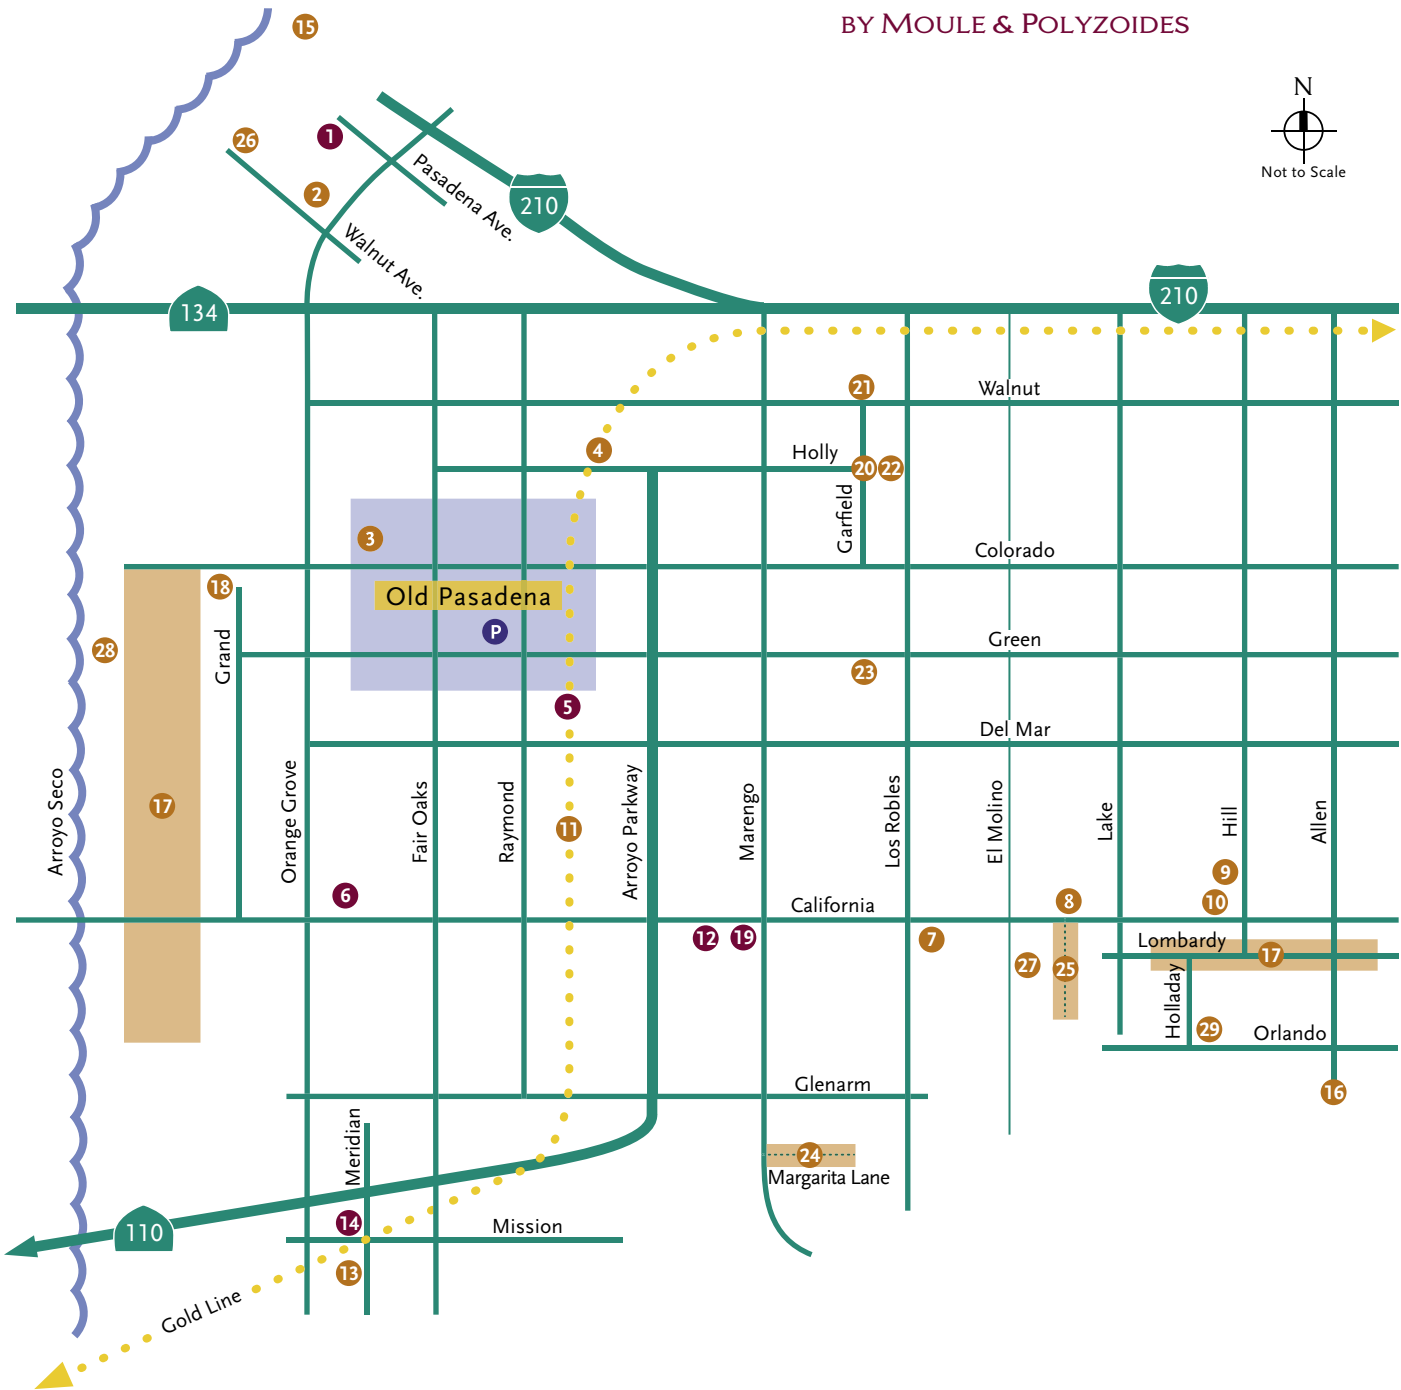

PASADENA POINTS OF INTEREST

BY MOULE & POLYZOIDES

- | | | |
|-----------------------------------------|-----------------------------------|------------------------------------------------|
| 1 Gartz Court Relocation and Renovation | 11 Filmore Station | 21 Library |
| 2 Gamble House | 12 Moule & Polyzoides Office | 22 Plaza Las Fuentes |
| 3 One Colorado | 13 South Pasadena Station | 23 Auditorium |
| 4 Holly Street Station | 14 Mission Meridian | 24 Margarita Lane |
| 5 Del Mar Station | 15 Rose Bowl | 25 Arboleda Lane |
| 6 West California Court Renovation | 16 Huntington Library and Gardens | 26 Various Green and Green Houses |
| 7 Bungalow Quadruplex | 17 Great Housing Neighborhood | 27 Oak Knoll Gardens |
| 8 Casa Torre with Diagonal Entrance | 18 Vista Del Arroyo | 28 La Casita Del Arroyo |
| 9 Cal Tech Atheneum | 19 Meridian Court | 29 Hale Observatory-Moule & Polyzoides Archive |
| 10 Cal Tech Dormitories | 20 City Hall | P Free Parking |
- Indicates work by Moule & Polyzoides
..... Indicates driveway